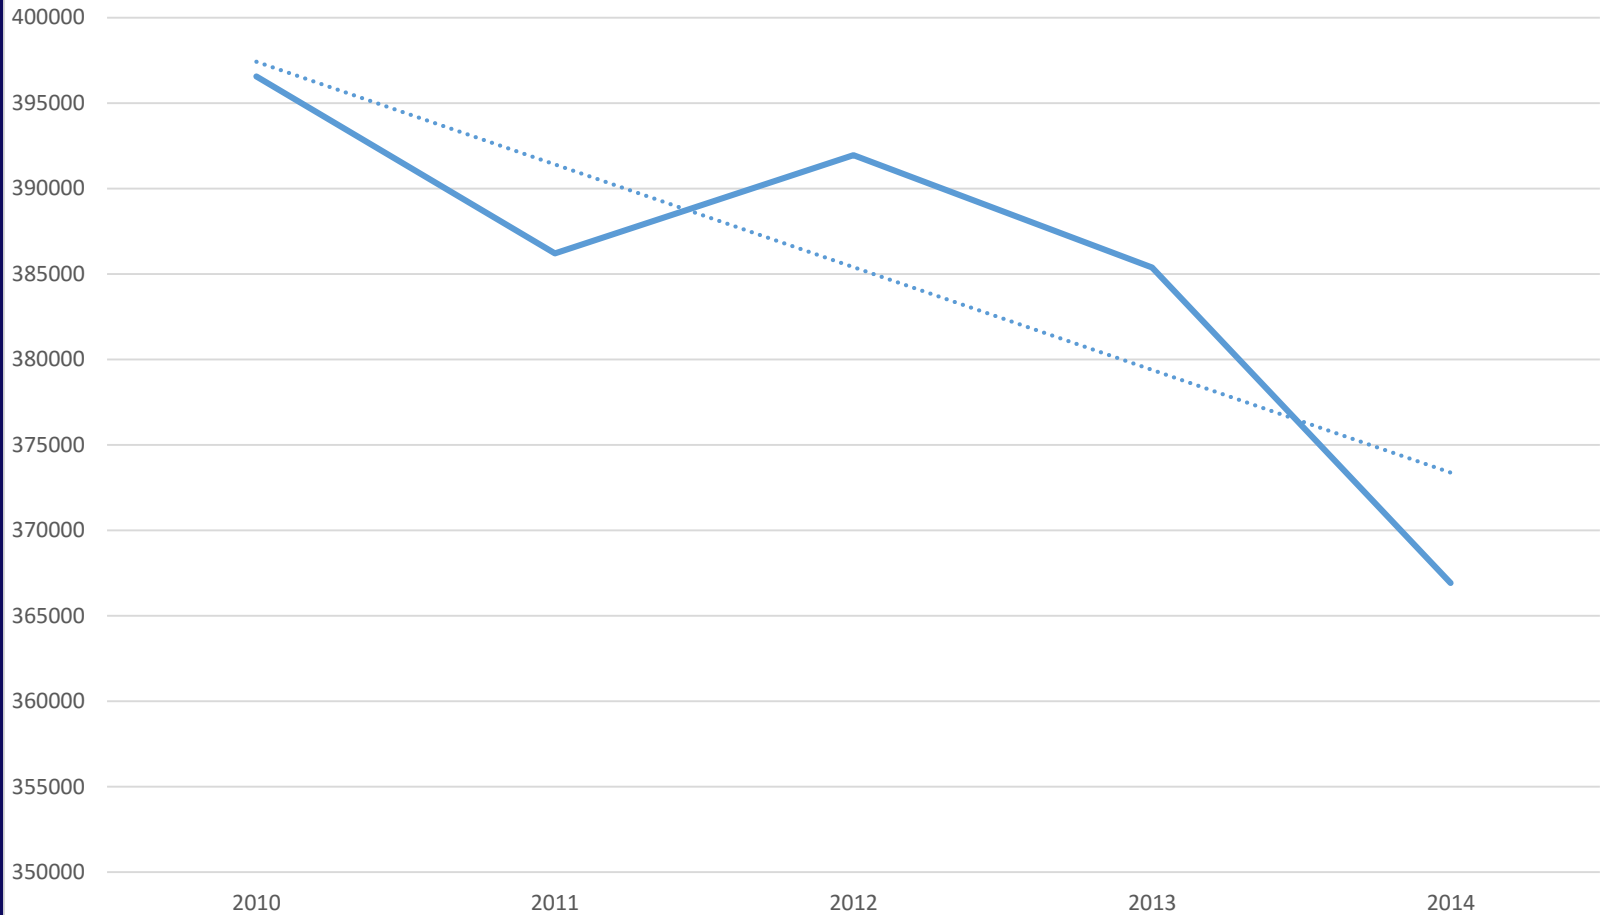

Combined Parish Attendance Figures (2010-2014)

### Combined Parish Age Demographics (2014 only)

We are family, we are disciples,  
we care for the last, the lost and the least

- Moving from “I-focus” to a “we-focus”
- Move from the viewpoint that “it’s all about us” to “it’s all about God”.
- Move from an “us-culture” to “what works for those out in the world?”