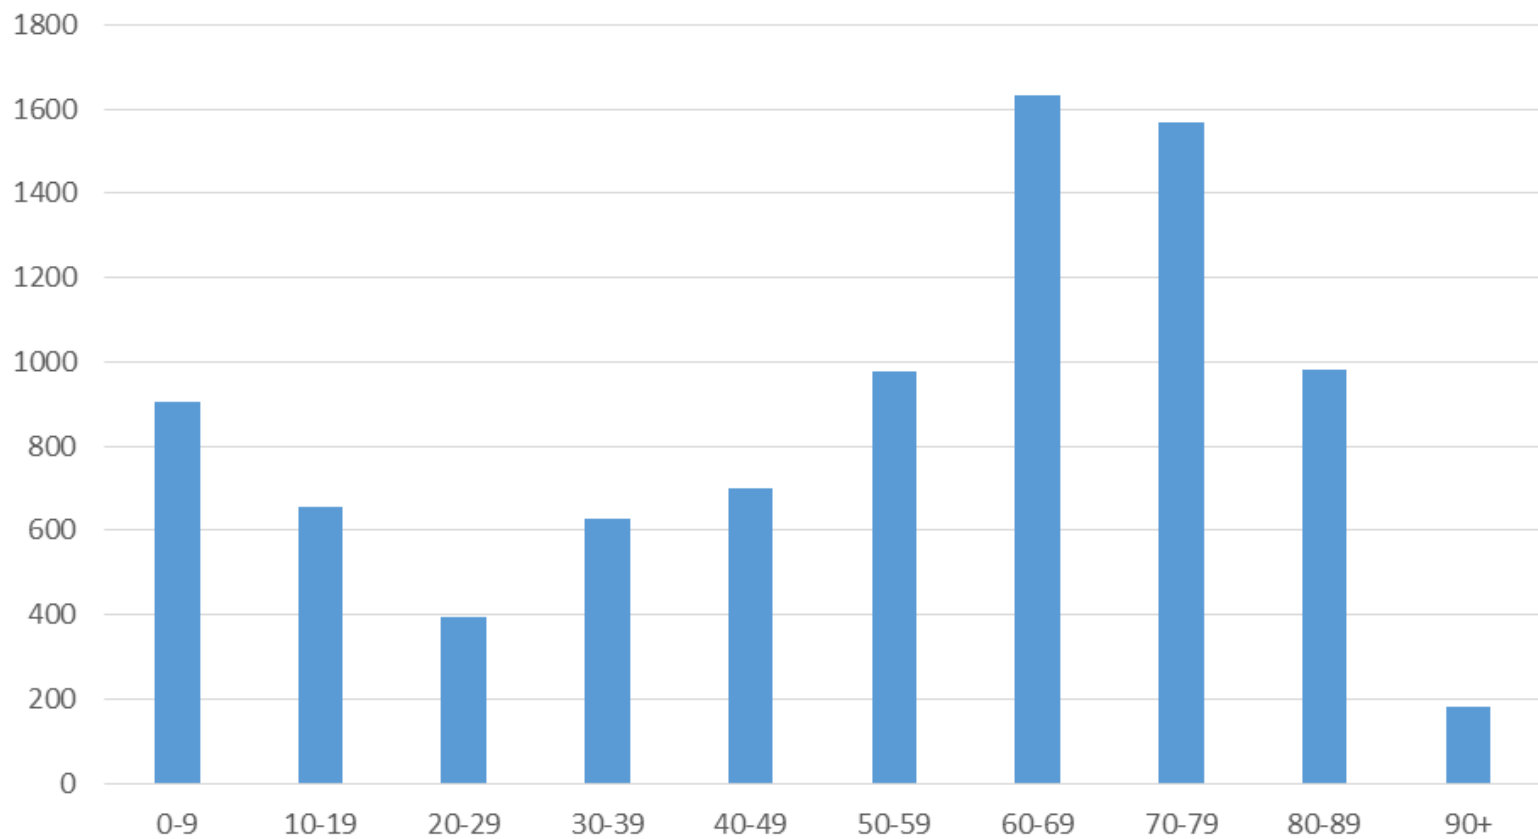

Combined Parish Attendance Figures (2010-2014)

### Combined Parish Age Demographics (2014 only)

We are family, we are disciples,  
we care for the last, the lost and the least

- Moving from “I-focus” to a “we-focus”
- Move from the viewpoint that “it’s all about us” to “it’s all about God”.
- Move from an “us-culture” to “what works for those out in the world?”